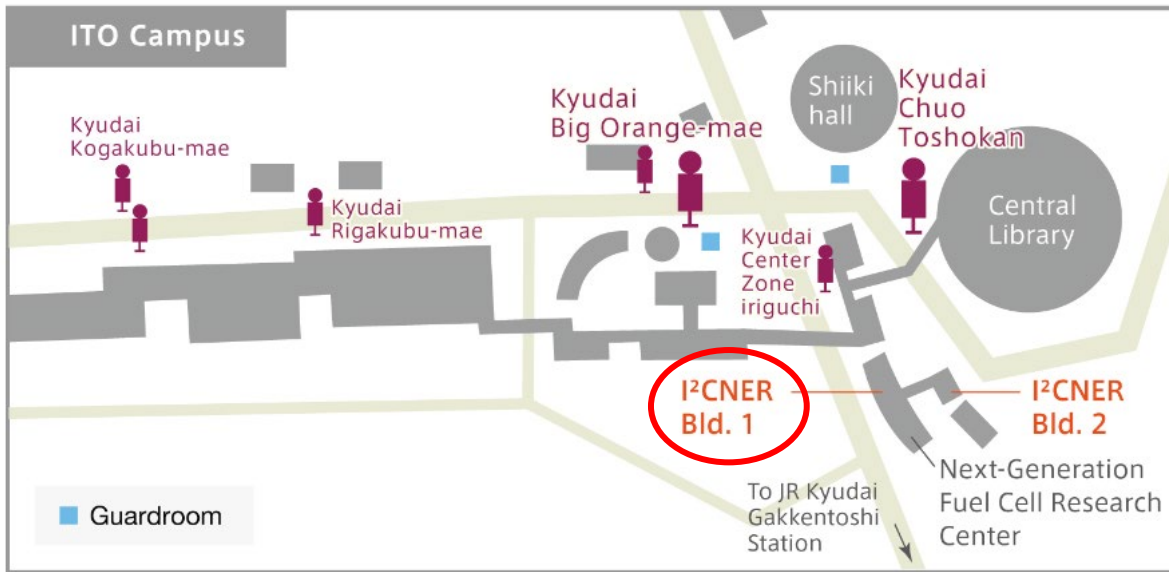

- Address: 744 Motoooka, Nishi-ku, Fukuoka 819-0395, Japan (Ito Campus, Kyushu University)
International Institute for Carbon-Neutral Energy Research
(TEL 092-802-2603)

- Access

- ◆ For those arriving by bus

The nearest bus stops for I²CNER are as follows.
[Showa bus] Kyushu University Central Library
[Nishitetsu bus] Kyushu University Big Orange

- ◆ For those arriving by car

The admission fee is 300 yen for a temporary entrance.
Please follow the prescribed procedure at the security office at the main gate or the south gate.